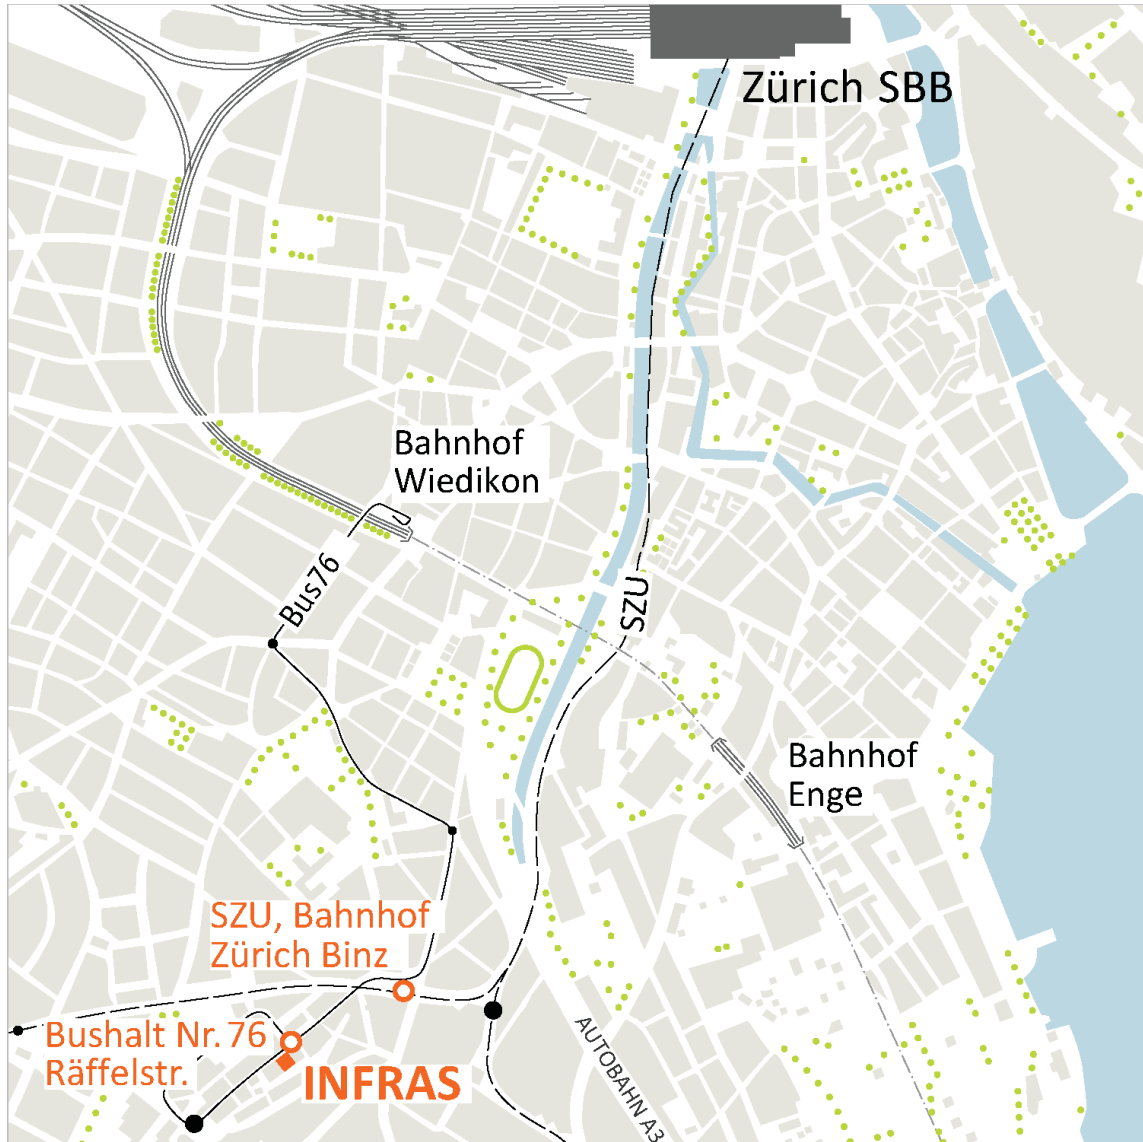

Contact Zurich

address INFRAS
Binzstrasse 23
8045 Zürich
t +41 44 205 95 95
zuerich@infras.ch

rail|bus Take the S10-train from Zurich main station (Zürich HB) at underground station SZU (platform 21/22) to get off at Binz. Then walk approx. 250 metres to Binzstrasse 23.
From Wiedikon station, take bus 76 to the stop Räfelstrasse. On your right hand side across the street you are directly in front of the building.

note Use the east entrance (on the side of the building facing Binz railway station).